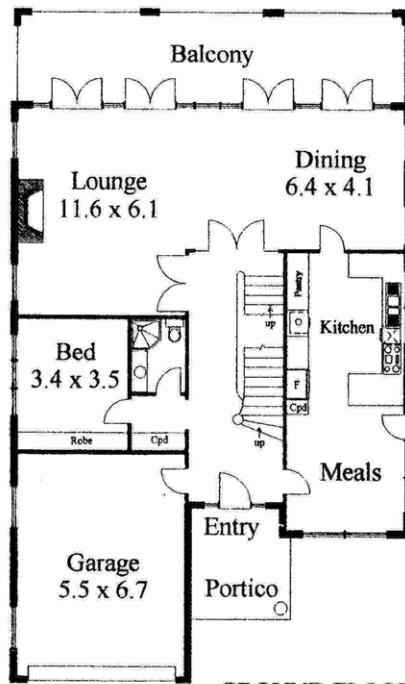

Banyandah - 20 Rednal Street, Mona Vale
Deep Waterfront Villa

LOWER GROUND

GROUND FLOOR

FIRST FLOOR