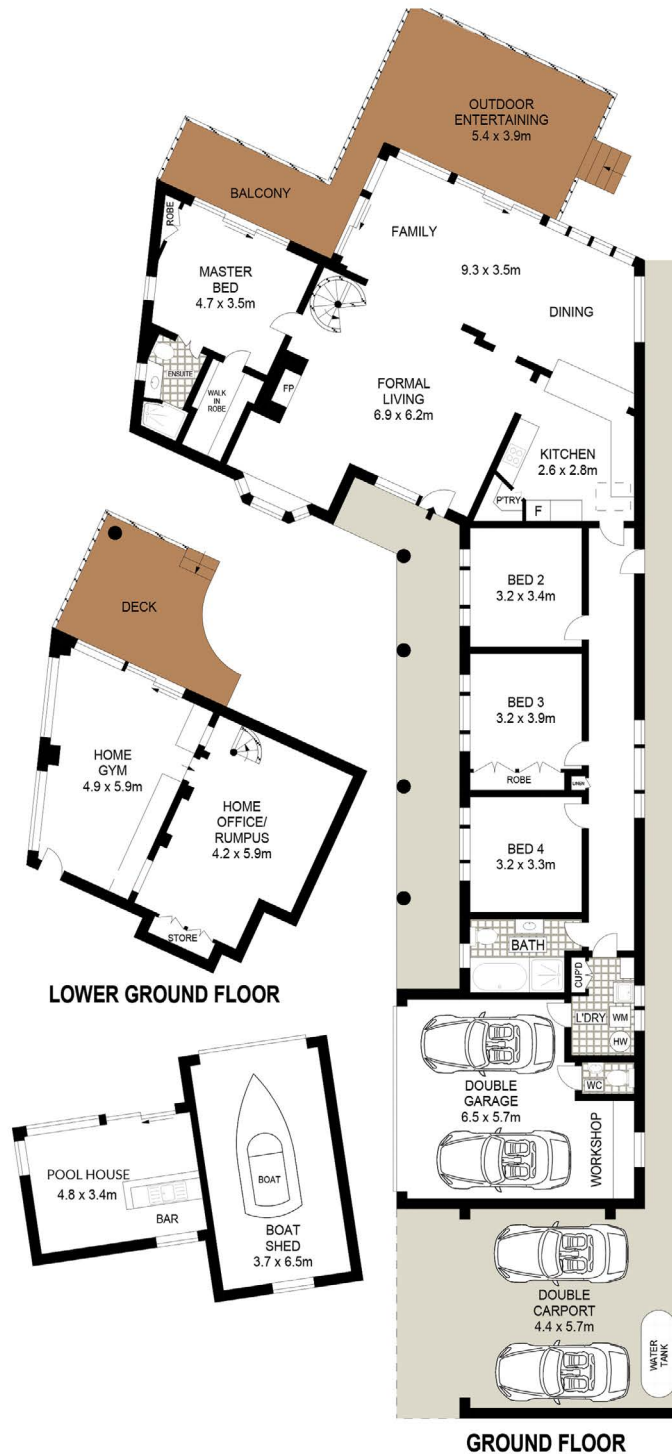

'Ashgrove' - 69 Irrubel Road, Newport
Crystal Bay waterfront presents a crystal clear opportunity

'Ashgrove' - 69 Irrubel Road, Newport
Crystal Bay waterfront presents a crystal clear opportunity

SITE PLAN